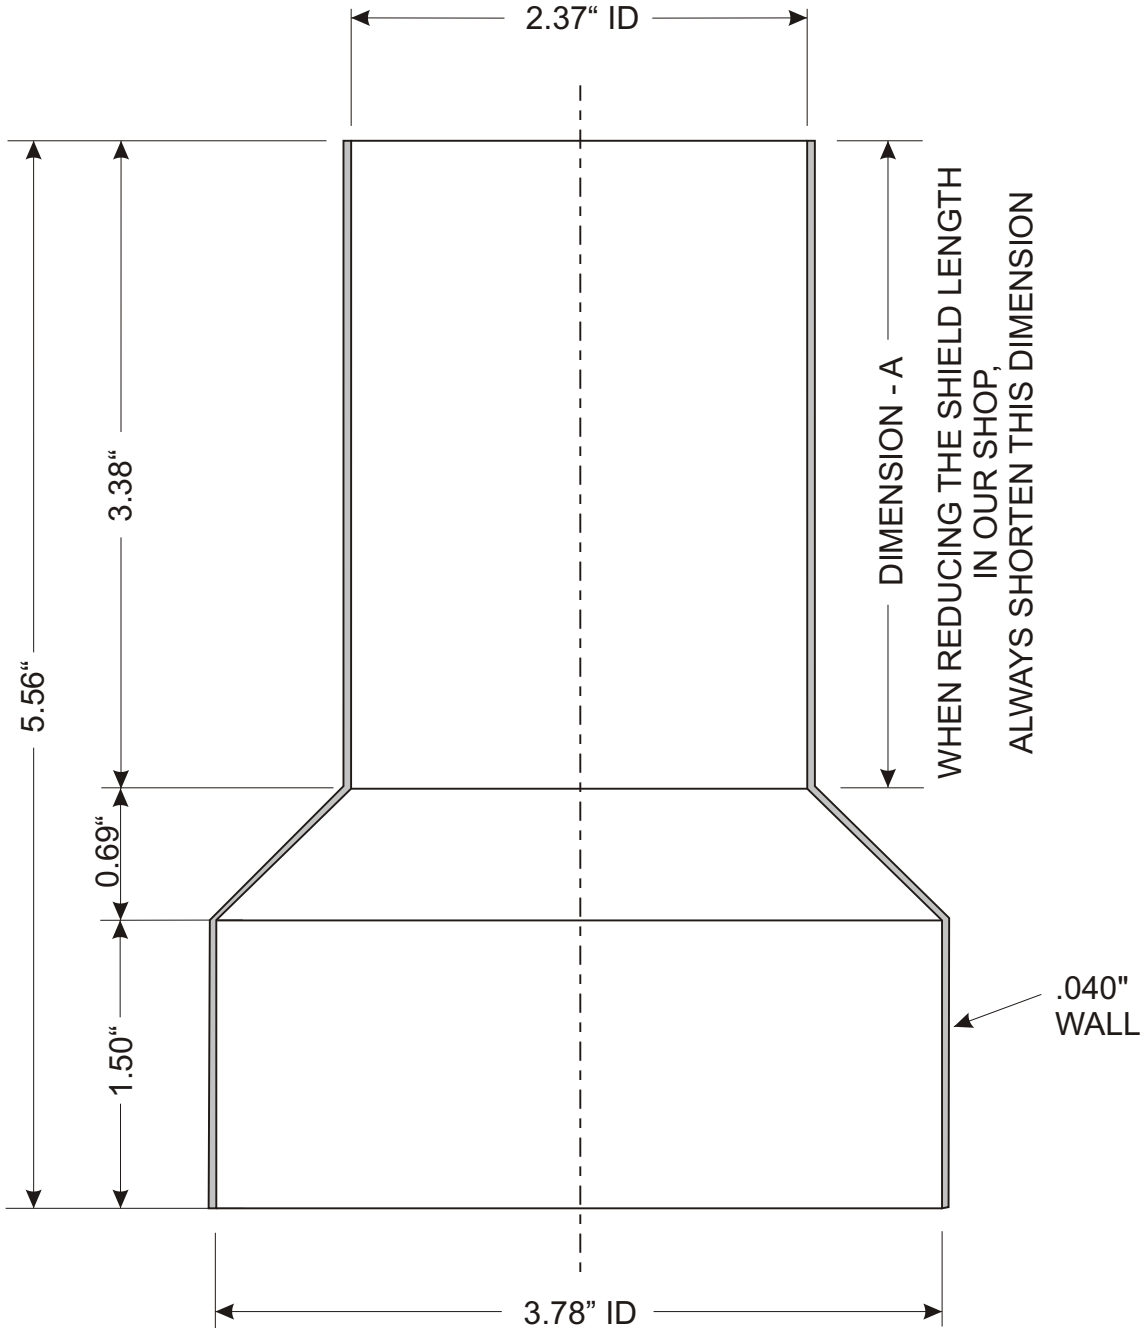

REV#	ALTERATIONS	DATE	BY
A	INITIAL RELEASE	09-19-05	CWM

MATERIAL: EAGLE P/N \_\_\_\_\_  
AAA ALLOY  
FINISH: SMOOTH FLAT BLACK PAINT

<b>ELJEN TECHNOLOGY</b>			
<b>MU-METAL SHIELD #1 FOR 3.5" STD. PMTS</b>			
<b>TOLERANCES</b> .XX ±.010 .XXX ±.005 ANGLES ±0.5°	<b>P/N:</b> 7467-395	<b>SERIES</b> 467	<b>SHEET</b> 395
<b>DATE</b> 09-19-05 INIT	<b>019 SEPT 2005</b>		<b>MUSHIELD3.5 #1.CDR</b>