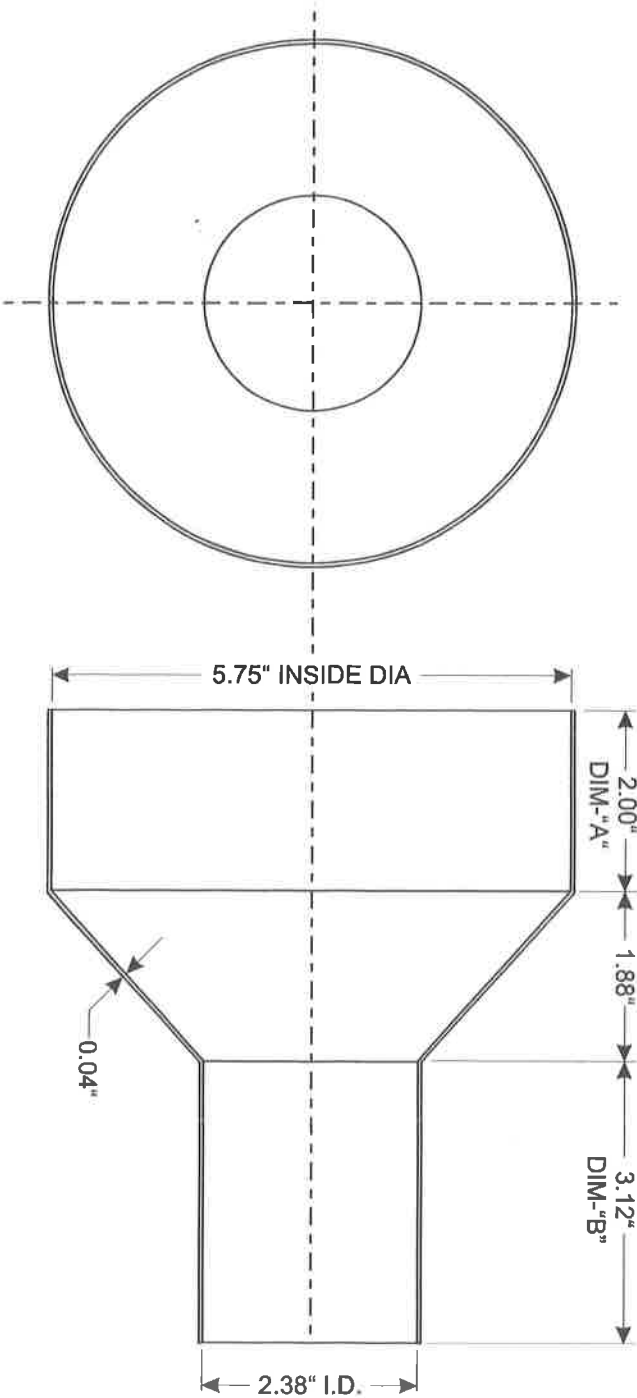

REV#	ALTERATIONS	DATE	BY
A	INITIAL RELEASE	08-24-01	CRH
B	1.88" WAS 2" & 3.12" WAS 3"	12-03-09	CRH

MATERIAL:

ELJEN STOCK # 03-5543

FINISH: BARE METAL, SANDED
DO NOT PAINT

Scale: 0.50

TOLERANCES	XX ± .010
	XXX ± .005
ANGLES	± 0.5°
DATE	12-03-09
INT	CRH

ELJEN TECHNOLOGY			
MU-METAL LIGHT SHIELD			
FOR BASIC 5" PMTS			
REV	B	P/N:	7467-065
		SERIES	467
		SHEET	065
		DATE	24 AUG. 2001
		MUSHIELD-5#1.CDR	