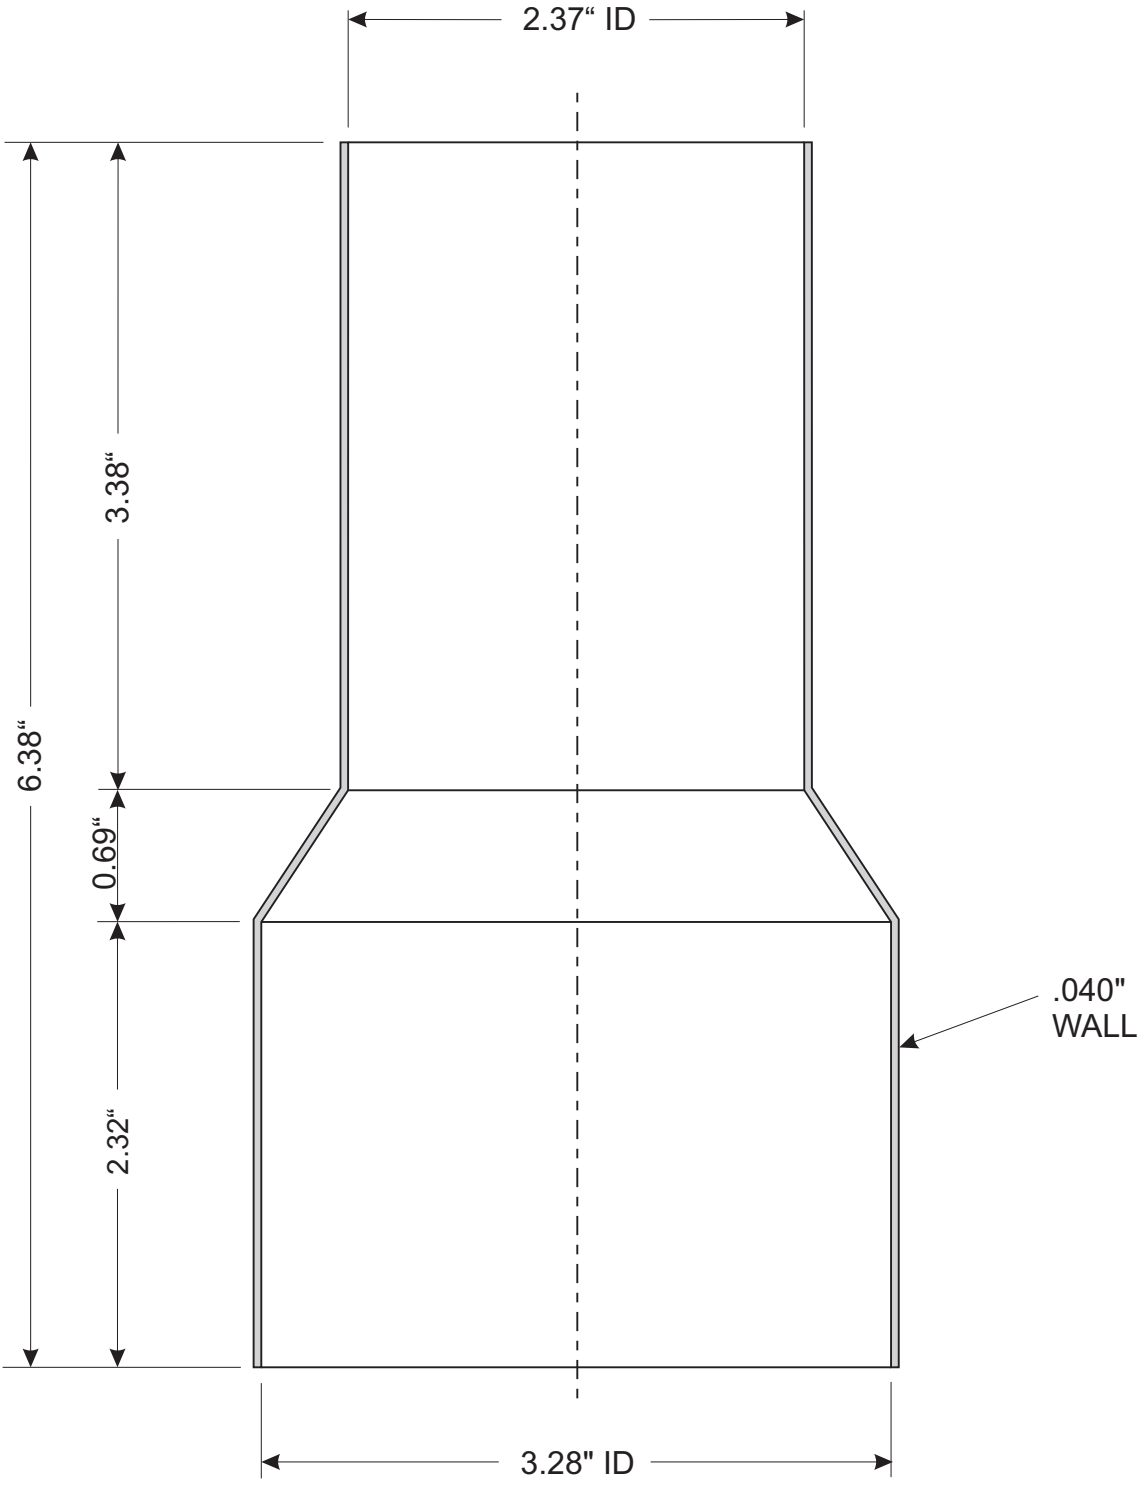

REV#	ALTERATIONS	DATE	BY
A	INITIAL RELEASE	04-23-09	CRH

MATERIAL: EAGLE AAA ALLOY
 FINISH: SMOOTH SANDED BARE METAL

ELJEN TECHNOLOGY			
MU-METAL SHIELD #3 FOR 3" STD. PMTS			REV A
DATE 04-23-09	P/N: 7467-870	SERIES 467	SHEET 870
INIT CRH	23 APR 09		MUSHIELD3IN #3.CDR